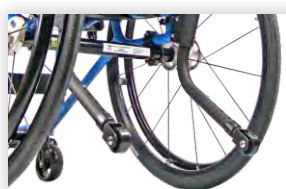

Image 1

Image 2

Image 3

Image 4

Keeping you in mind. More options.

Quality products with the required accessories

SPECIFICATIONS

Frame Material	7020 Aluminum
Frame Style	Rigid
Weight Capacity	70 kg / 154 lbs
Product Weight	From 7.5 kg / 16.5 lbs
Seat Depth	Maximum 15.7" / 40 cm
Seat Width	Maximum 14" / 36 cm
Growth System	Intelligent growth system